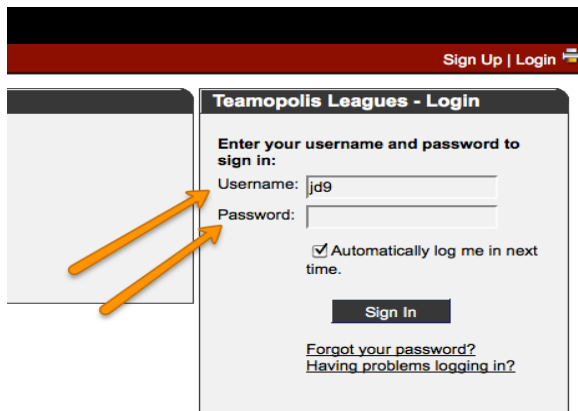

# Steps For Inputting Scores.

## 1. Log into columbussoftball.org

2. You should have a username and a password if you have registered with the site. Click “Sign In” after you have signed in.

3. Your team’s admin page should have games listed “Next”, “Last”, and “Upcoming”. If you have only one game to report you should be able click on the icon that looks like a pencil and input the scores for both teams...skip to step 7 if are able to just report here.