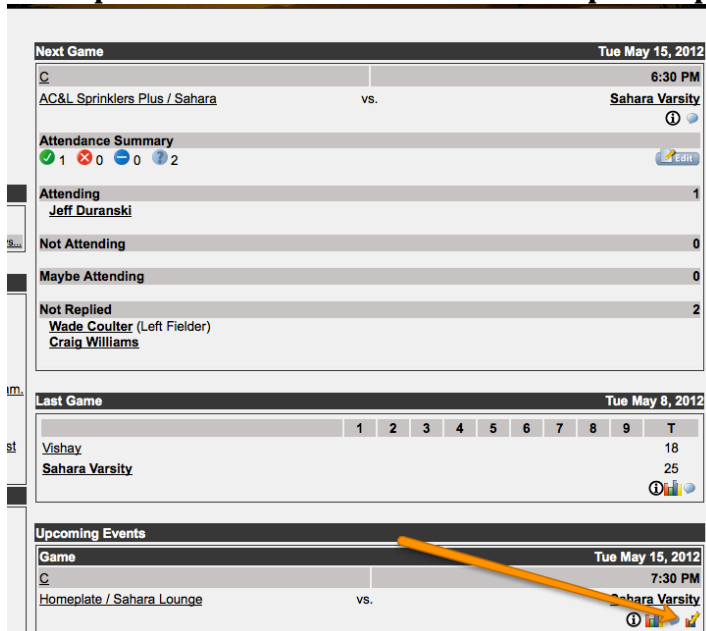

# Steps For Inputting Scores.

## 1. Log into columbussoftball.org

2. You should have a username and a password if you have registered with the site. Click “Sign In” after you have signed in.

3. Your team’s admin page should have games listed “Next”, “Last”, and “Upcoming”. If you have only one game to report you should be able click on the icon that looks like a pencil and input the scores for both teams...skip to step 7 if are able to just report here.